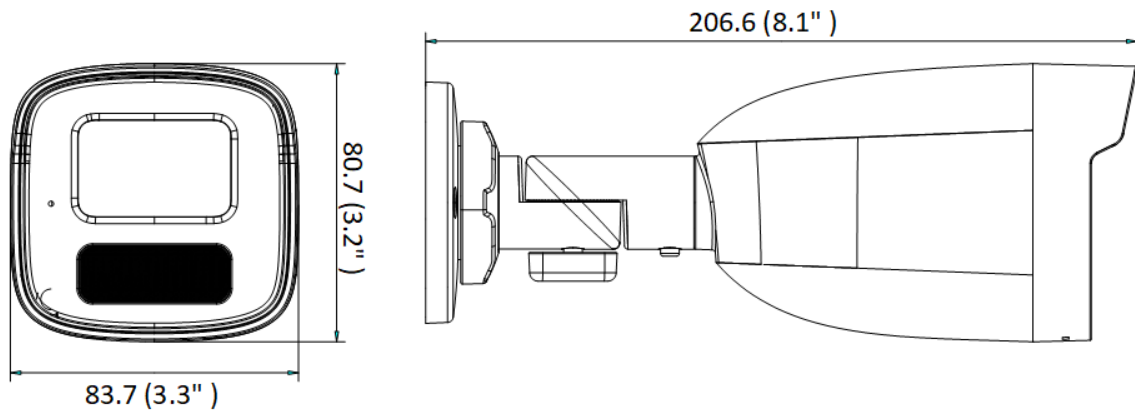

Image	
Image Settings	Saturation, brightness, contrast, sharpness, AGC, white balance adjustable by client software or web browser.
Day/Night Switch	Day, Night, Auto, Schedule
Wide Dynamic Range (WDR)	120 dB
Image Enhancement	BLC, 3D DNR
Interface	
Ethernet Interface	1 RJ45 10 M/100 M self-adaptive Ethernet port
Event	
Basic Event	Motion detection, video tampering alarm, exception
Linkage	Upload to FTP, notify surveillance center, send email, trigger capture
General	
Power	12 VDC $\pm$ 25%, 0.4 A, max. 5 W, $\varnothing$ 5.5 mm coaxial power plug PoE: 802.3af, Class 3, 36 V to 57 V, 0.2 A to 0.15 A, max. 6.5 W
Camera Material	Front cover: metal, body: plastic, bracket: metal
Camera Dimension	83.7 mm $\times$ 80.7 mm $\times$ 206.6 mm (3.3" $\times$ 3.2" $\times$ 8.1")
Package Dimension	260 mm $\times$ 125 mm $\times$ 125 mm (10.2" $\times$ 4.9" $\times$ 4.9")
Camera Weight	Approx. 410 g (0.9 lb.)
With Package Weight	Approx. 644 g (1.4 lb.)
Storage Conditions	-30 °C to 60 °C (-22 °F to 140 °F). Humidity: 95% or less (non-condensing)
Startup and Operating Conditions	-30 °C to 60 °C (-22 °F to 140 °F). Humidity: 95% or less (non-condensing)
Language	English, Ukrainian
General Function	Anti-flicker, heartbeat, mirror, password protection, privacy mask, watermark, IP address filter
Approval	
EMC	FCC-SDoC: 47 CFR Part 15, Subpart B CE-EMC: EN 55032: 2015, EN 61000-3-2:2019, EN 61000-3-3:2013+A1:2019, EN 50130-4: 2011 +A1: 2014; RCM: AS/NZS CISPR 32: 2015; KC: KN 32: 2015, KN 35: 2015
Safety	CB: IEC 62368-1: 2014+A11; CE-LVD: EN 62368-1: 2014/A11: 2017
Environment	CE-RoHS: 2011/65/EU; WEEE: 2012/19/EU; Reach: Regulation (EC) No 1907/2006
Protection	IP67: IEC 60529-2013

## ▪ Dimension

Unit: mm (inch)