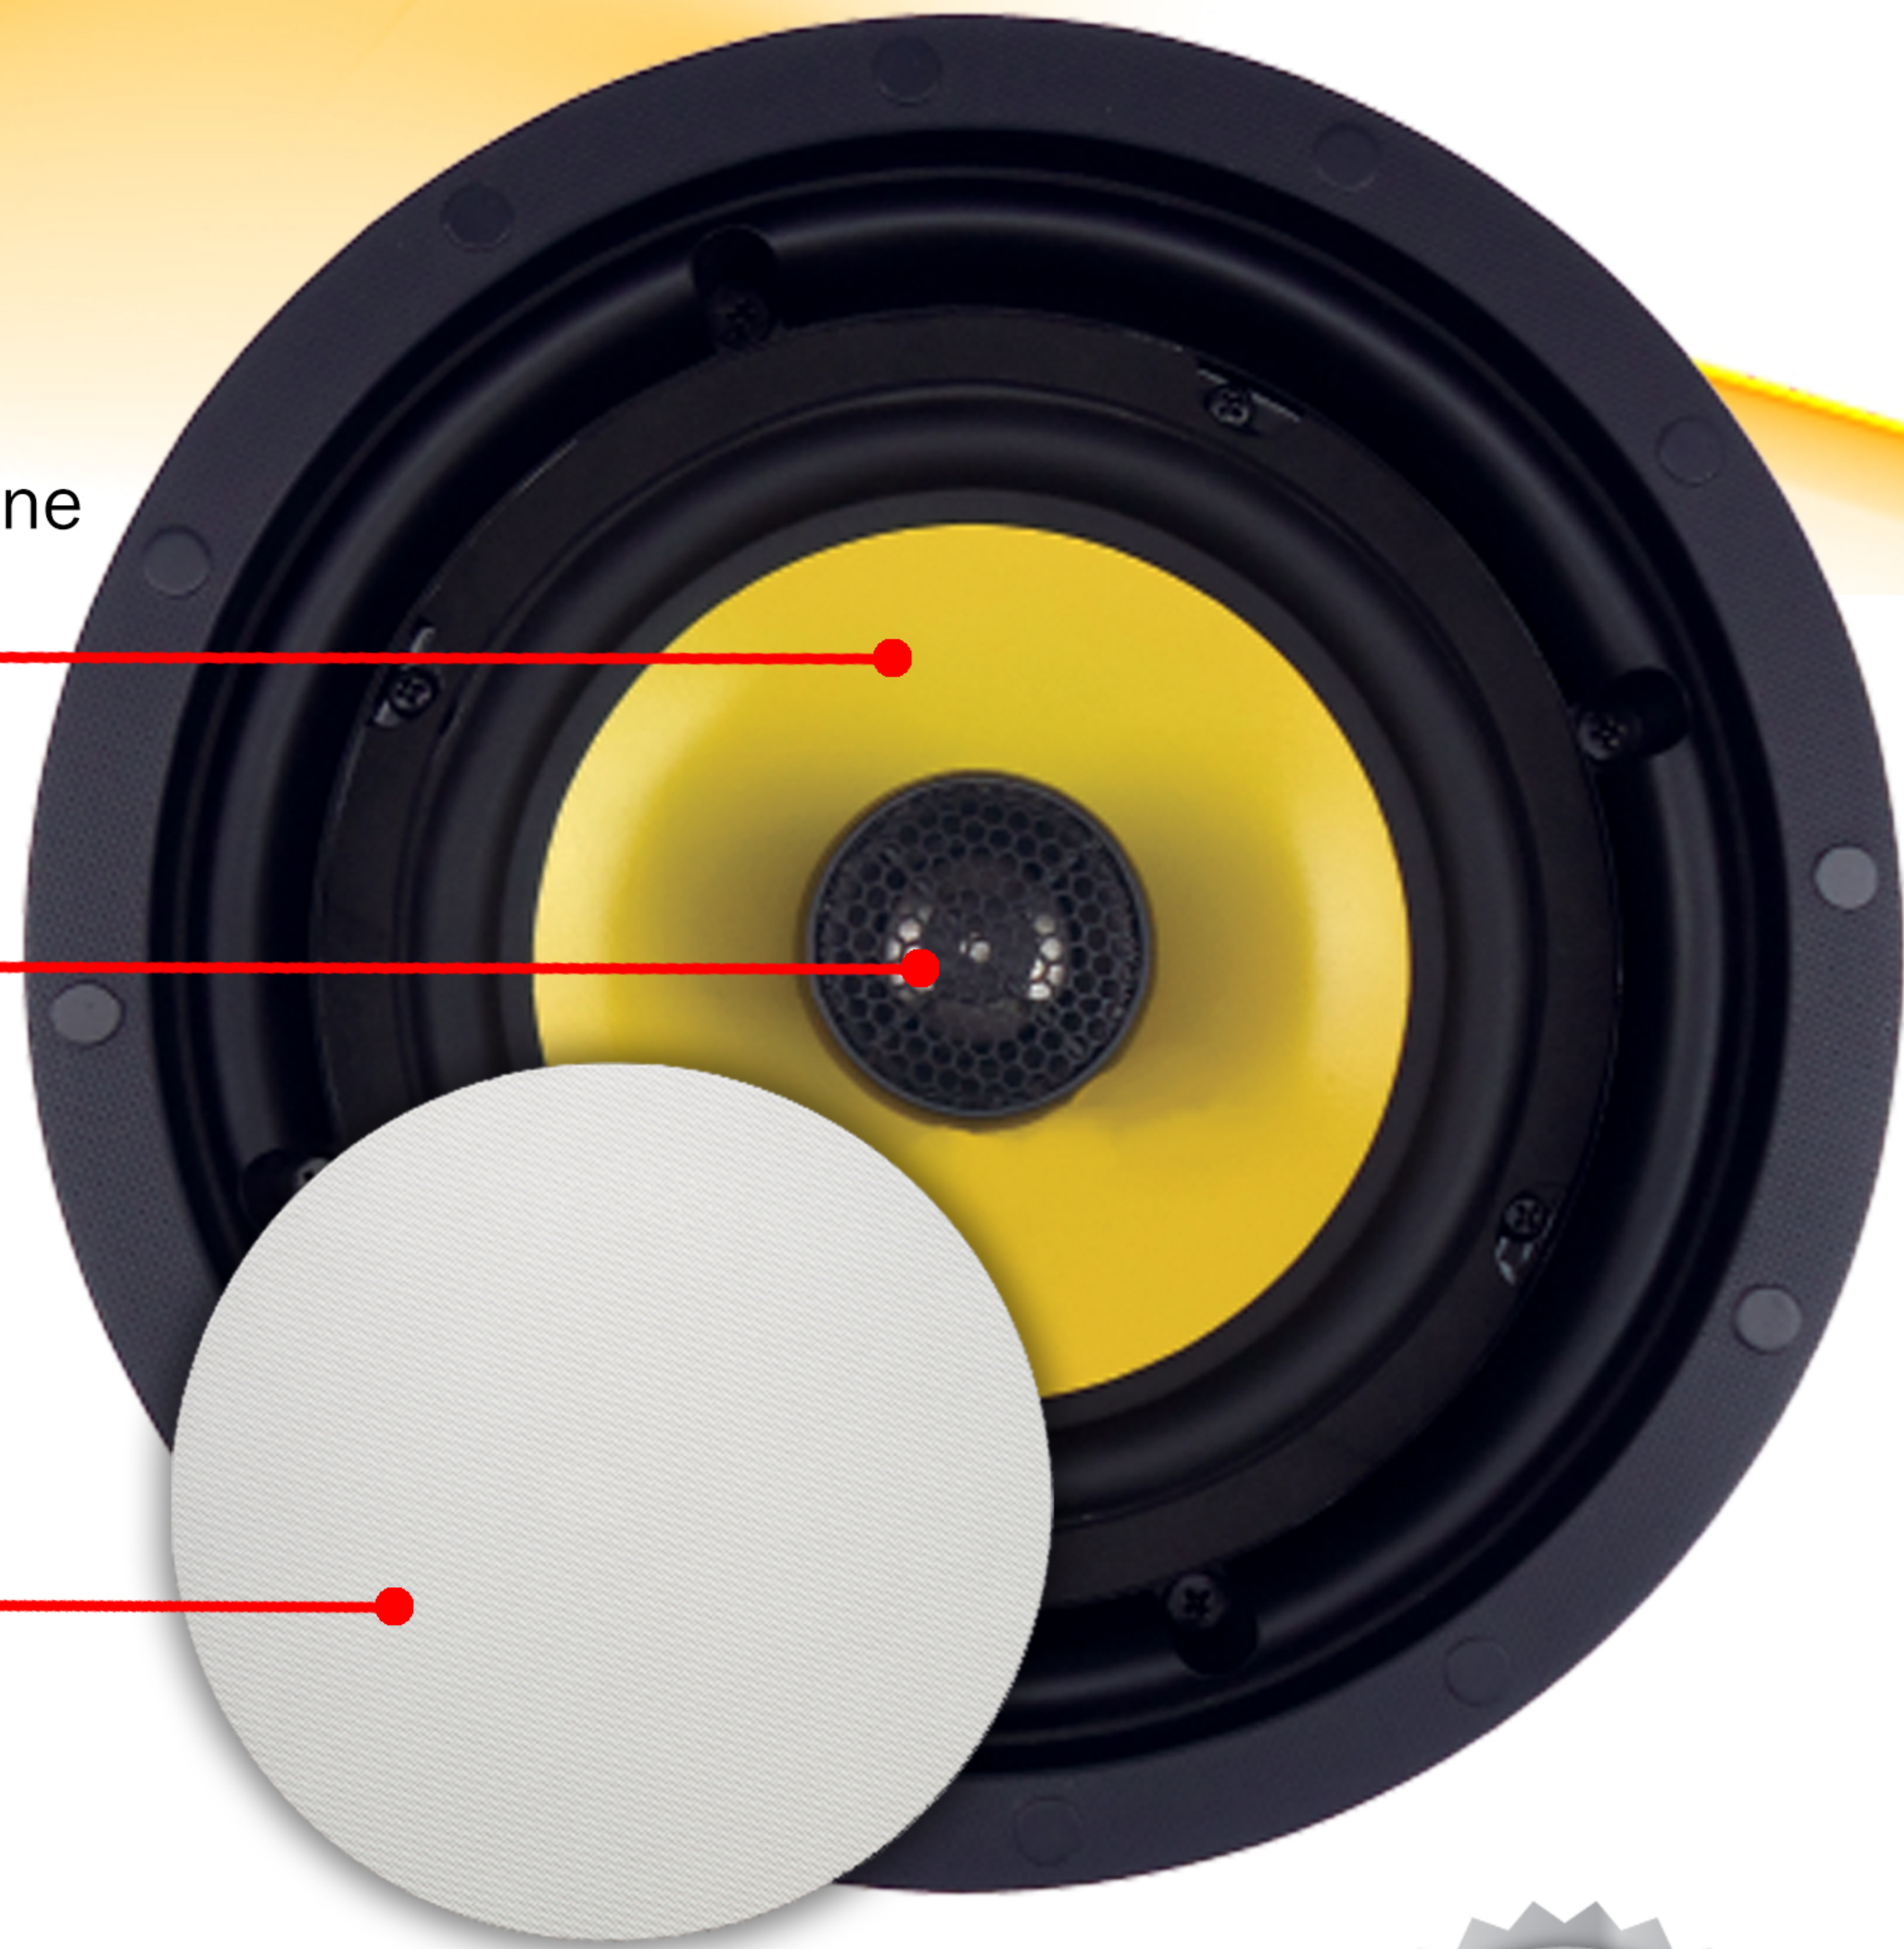

TECHNOLOGY

RY6501C-RL

6.5" IN-CEILING SPEAKER RIMLESS DESIGNER GRILL

Housing: Black plastic baffle

Frequency Response: 60 Hz-20 KHz

Woofer: 6.5" Yellow polypropylene cone
with butyl surround

Sensitivity: 87 dB at 1W/1M

Tweeter: Pivoting, focus high
frequencies in any direction

Power Rating: 85 Watts RMS

Impedance: 8 Ohms

Grille: Magnetic rimless design

OPTIONAL SQUARE
RIMLESS DESIGNER GRILLE